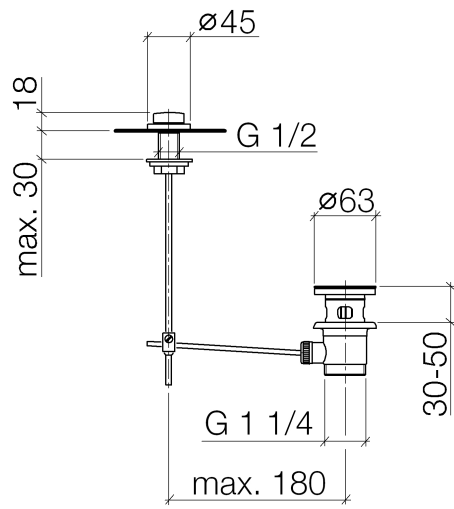

**Basin Waste with knob for deck mounting 1 1/4" - Light Gold**

IMO

10 200 970

Fits: IMO, LULU, MADISON, MEM, TARA,  
CL.1, LISSÉ, VAIA, META, CYO

	Light Gold	10 200 970-26
	Chrome	10 200 970-00
	Brushed Platinum	10 200 970-06
	Platinum	10 200 970-08
	Durabronze (23kt Gold)	10 200 970-09
	Dark Chrome	10 200 970-19
	Brushed Light Gold	10 200 970-27
	Brushed Durabronze (23kt Gold)	10 200 970-28
	Matte Black	10 200 970-33
	Brushed Bronze	10 200 970-42
	Brushed Champagne (22kt Gold)	10 200 970-46
	Champagne (22kt Gold)	10 200 970-47
	Brushed Chrome	10 200 970-93
	Brushed Dark Platinum	10 200 970-99

## Basin Waste with knob for deck mounting 1 1/4" - Light Gold

---

IMO

10 200 970

Only suitable for basins with an overflow.

10 200 970

10 200 970

Parts for other finishes can be found here: [Chrome](#)

Spare parts list

No.	Item Number	Name	Quantity used	Delivery time
1	09 21 33 001-26	handle	1	60
2	09 14 10 007 90	seal	2	2
3	09 31 09 004-26	pull-rod	1	60
4	09 18 40 022-26	sleeve	1	60
5	09 14 10 095 90	seal	1	2
6	09 14 05 012 90	seal	1	2
7	09 14 40 001 90	seal	1	60
8	09 23 10 010 90	nut	1	2
9	90 11 01 001 00-26	pop-up waste	1	30